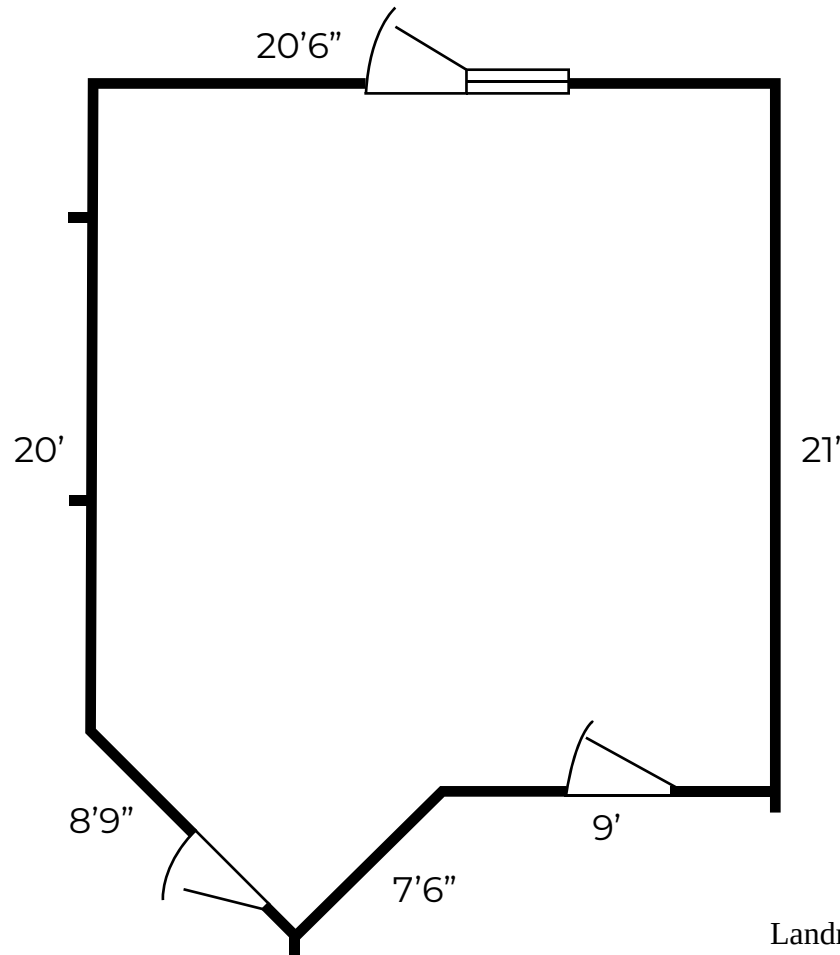

# Port Room Charthouse Building

439 sq. ft., 9'2" ceiling  
Woodside view

## Capacity

- Open "U" = 15
- Theater = 40
- Rounds = 32
- Hollow Square = 20
- Classroom = 24