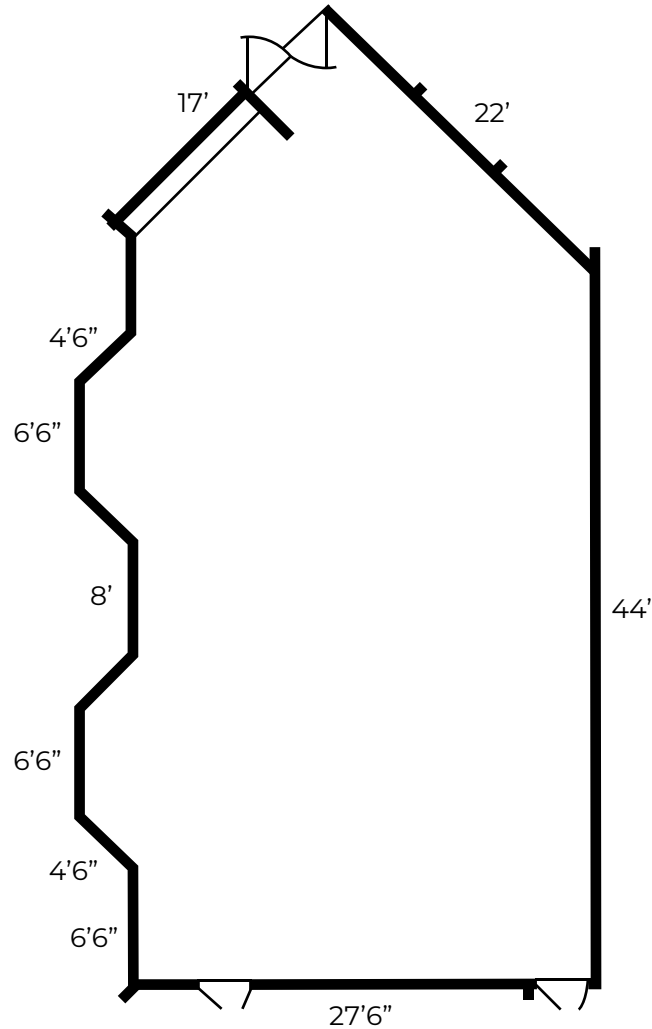

Regatta Room Navigator Building

1,539 sq. ft., 9'6" ceiling
Interior room

Capacity

- Open "U" = 35
- Theater = 100
- Rounds = 64
- Hollow Square = 40
- Classroom = 72

Landmark Resort | 4929 Landmark Drive | Egg Harbor, WI 54209
920.868.5164 | www.TheLandmarkResort.com