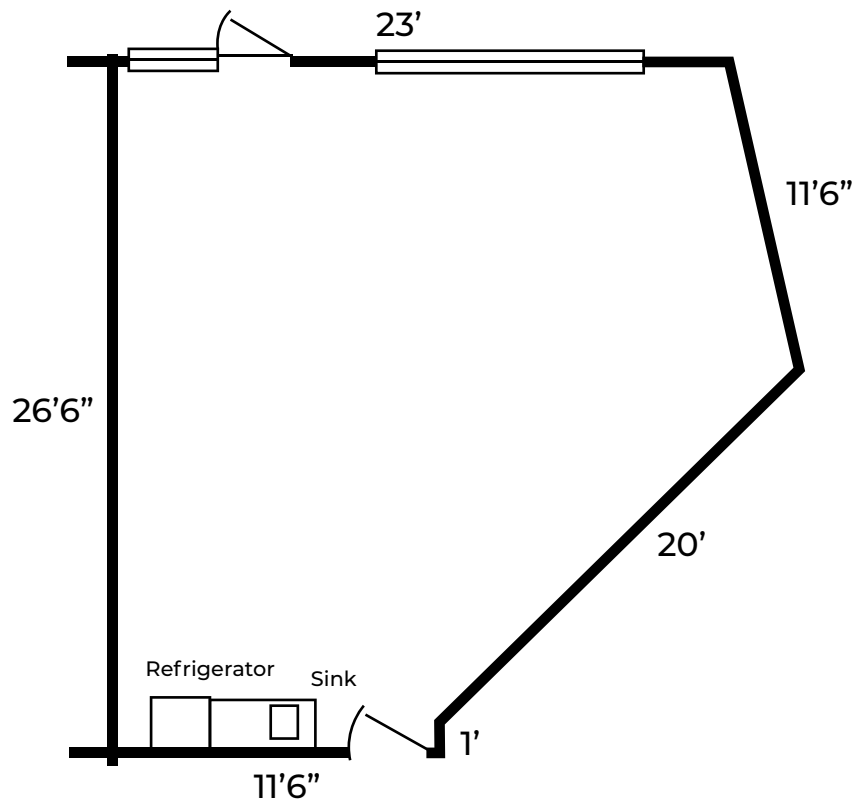

Spinnaker Room Flagship Building

SHARED DECK

534 sq. ft., 9'6" ceiling

Waterview

Includes sink, full-size refrigerator,
and shared deck with the
Schooner Room

Capacity

- Open "U" = 12
- Theater = 20
- Rounds = 24
- Hollow Square = 12
- Classroom = 15