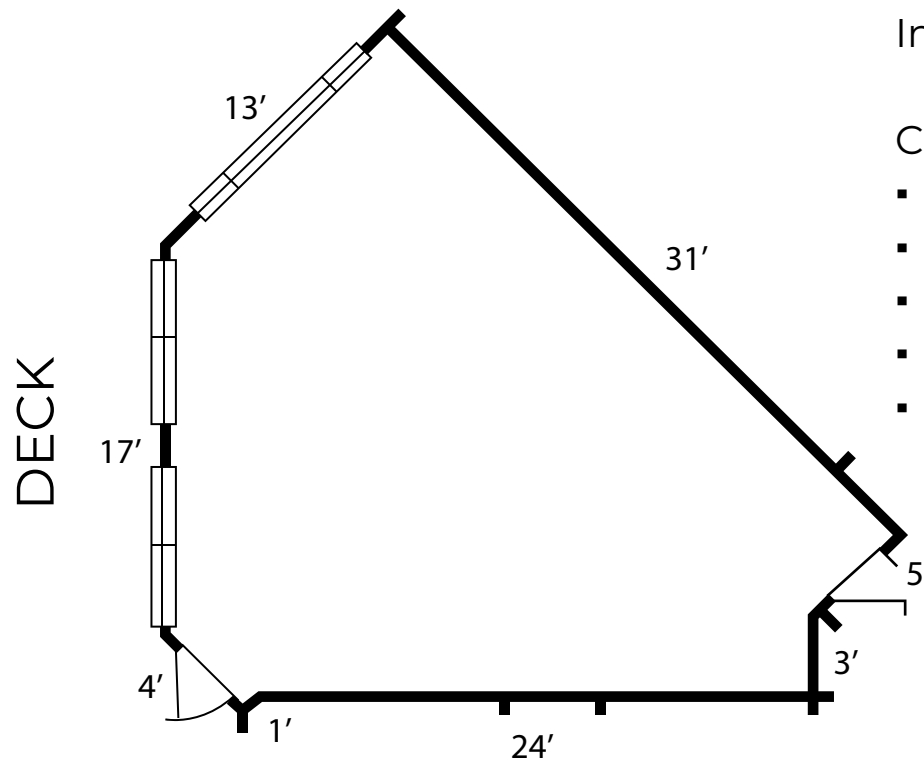

# Admiral Room Navigator Building

639 sq. ft., 9'6" ceiling  
Waterview  
Includes its own deck

## Capacity

- Open "U" = 15
- Theater = 32
- Rounds = 32
- Hollow Square = 20
- Classroom = 24

Landmark Resort | 4929 Landmark Drive | Egg Harbor, WI 54209  
920.868.5164 | [www.TheLandmarkResort.com](http://www.TheLandmarkResort.com)