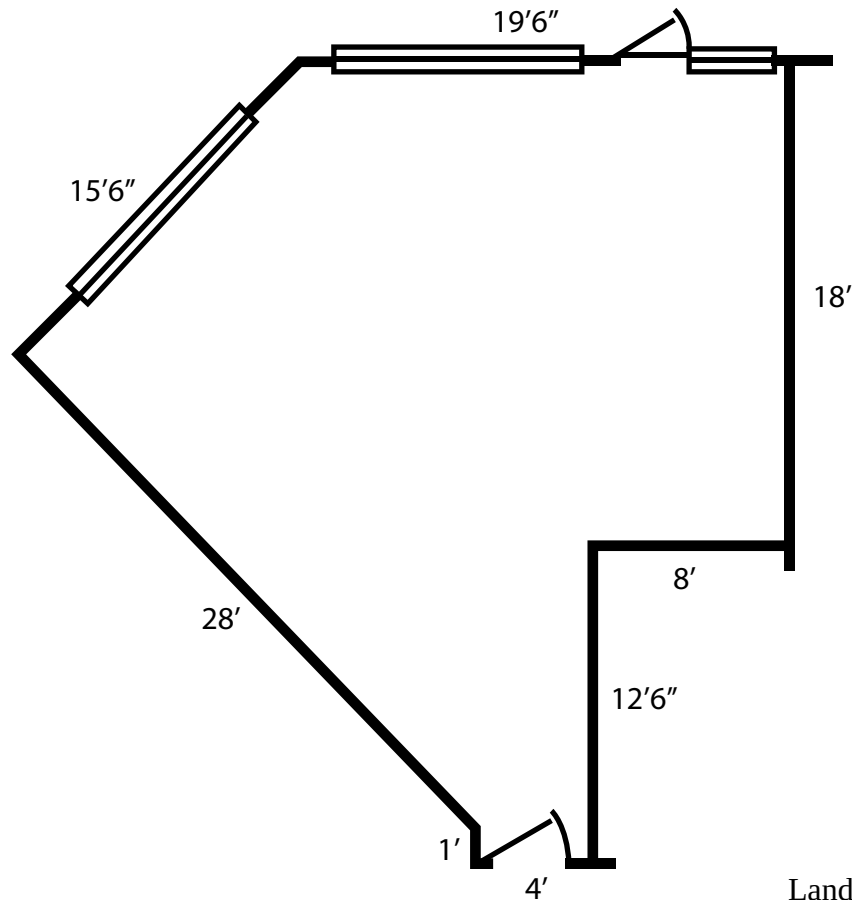

Anchor Room Harbor Building

532 sq. ft., 9' ceiling

Waterview

Includes shared deck with the
Cove Room

Capacity

- Open "U" = 15
- Theater = 40
- Rounds = 32
- Hollow Square = 20
- Classroom = 24

Landmark Resort | 4929 Landmark Drive | Egg Harbor, WI 54209
920.868.5164 | www.TheLandmarkResort.com