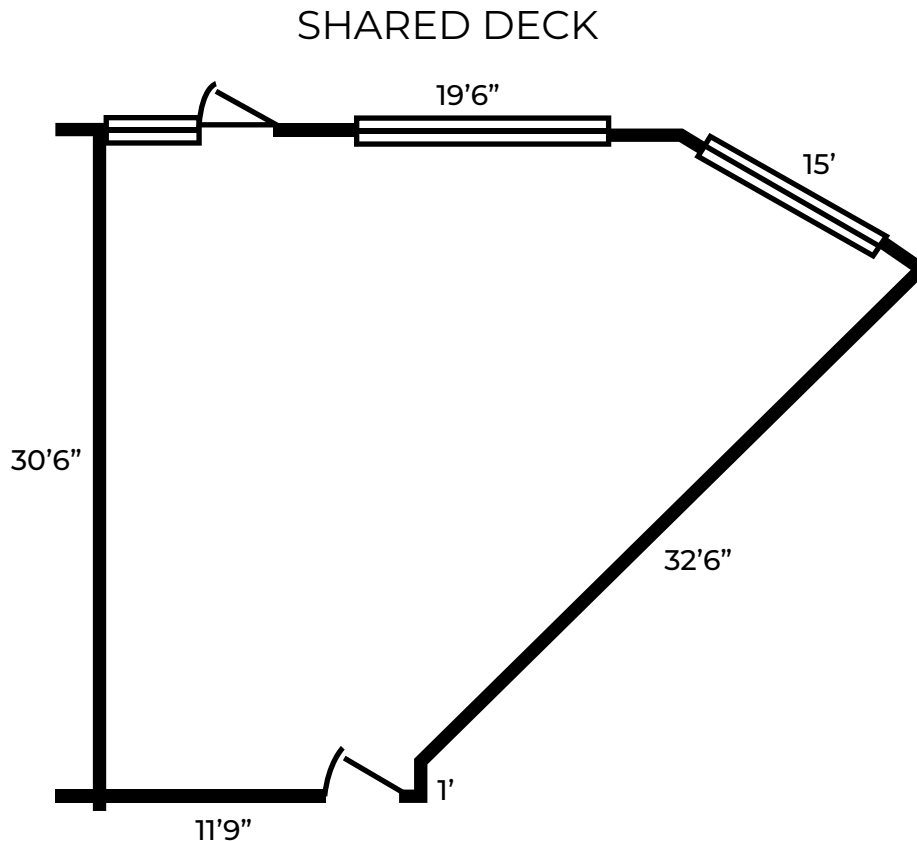

Cove Room Harbor Building

678 sq. ft., 9' ceiling

Waterview

Includes shared deck with the
Anchor Room

Capacity

- Open "U" = 20
- Theater = 40
- Rounds = 40
- Hollow Square = 20
- Classroom = 30