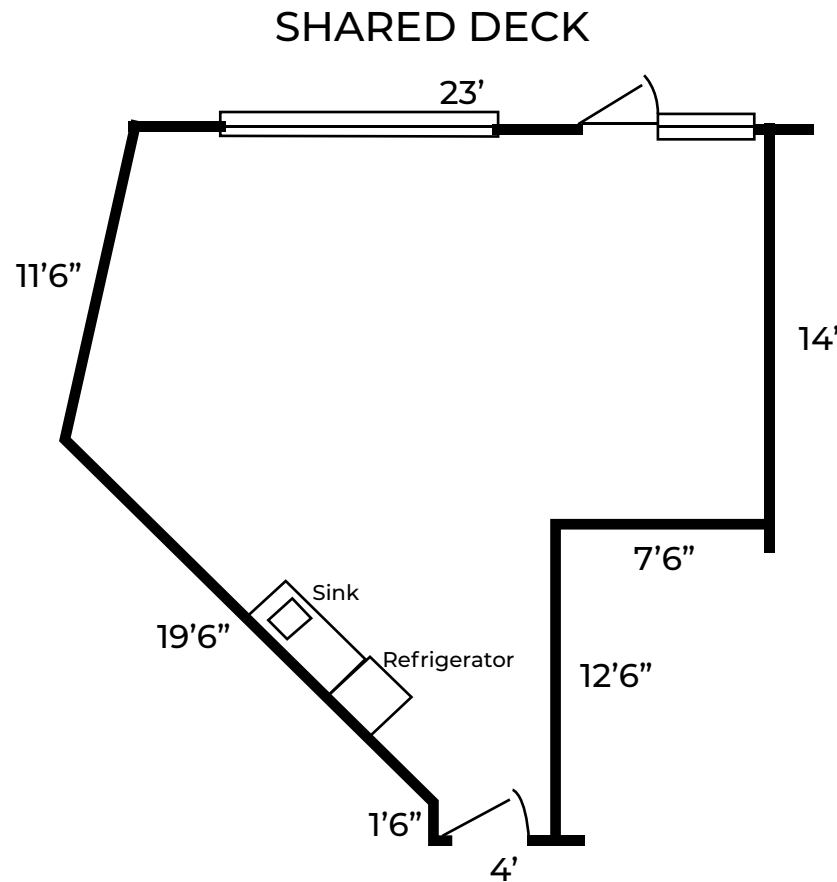

Schooner Room Flagship Building

448 sq. ft., 9'6" ceiling

Waterview

Includes sink, full-size refrigerator,
and shared deck with the
Spinnaker Room

Capacity

- Open "U" = 12
- Theater = 20
- Rounds = 24
- Hollow Square = 12
- Classroom = 15