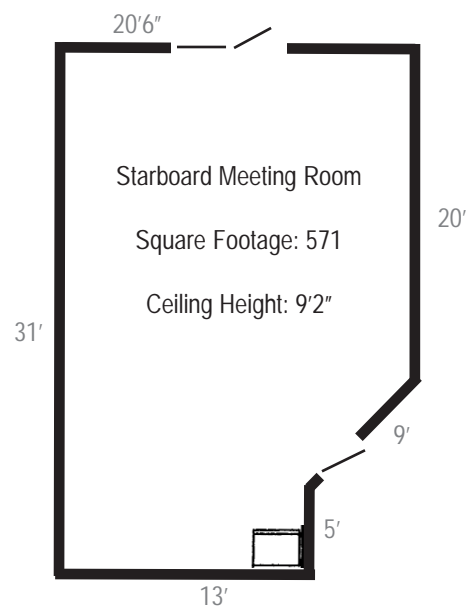

## Starboard Meeting Room

Located on the first floor of the Charthouse building, the Starboard meeting room has been used extensively for board meetings. It works well to partner with activities or events taking place in the Charthouse lobby - directly adjacent to the room. Public restrooms are just outside the main entrance to the room, and the Port meeting room is across the hall.

### ■ Seating Style Capacities ...

- Open U Style: 15
- Theatre: 20
- Round: 32
- Square: 24
- Classroom: 28

## Port Meeting Room

Located on the first floor of the Charthouse building.

### ■ Seating Style Capacities ...

- Open U Style: 15
- Theatre: 18
- Round: 24
- Square: 18
- Classroom: 18