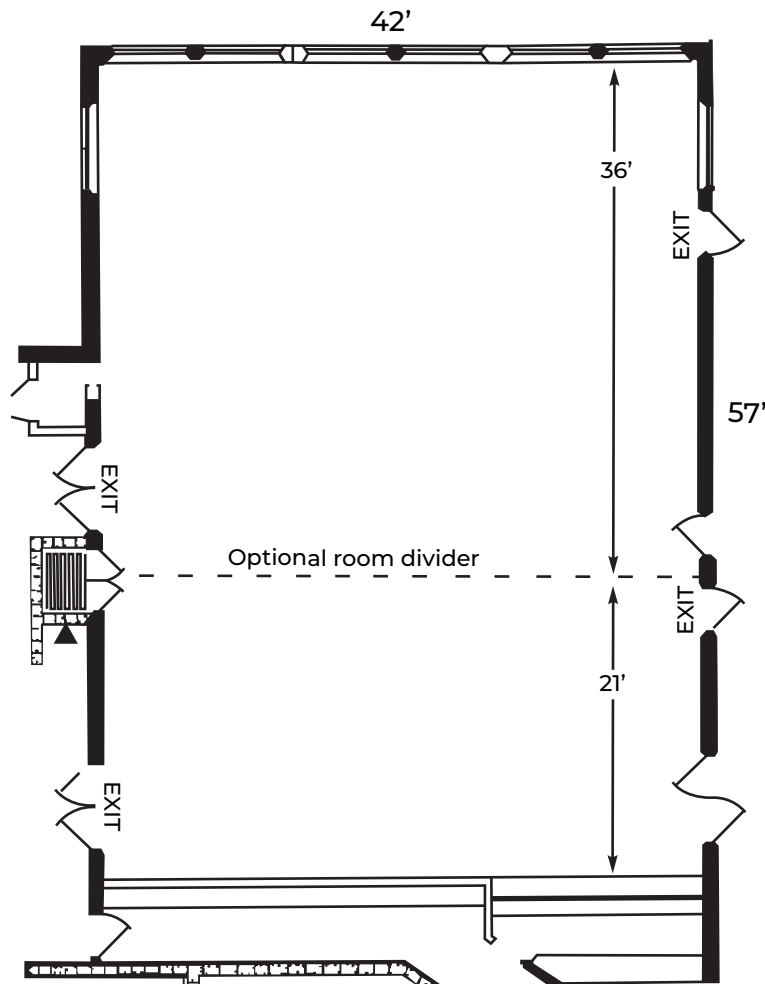

# Egg Harbor Room Carrington

2,394 sq. ft., 11' ceiling  
Waterview

## Capacity

- Open "U" = 60
- Theater = 200
- Rounds = 150
- Hollow Square = 50
- Classroom = 150

Landmark Resort | 4929 Landmark Drive | Egg Harbor, WI 54209  
920.868.5164 | [www.TheLandmarkResort.com](http://www.TheLandmarkResort.com)