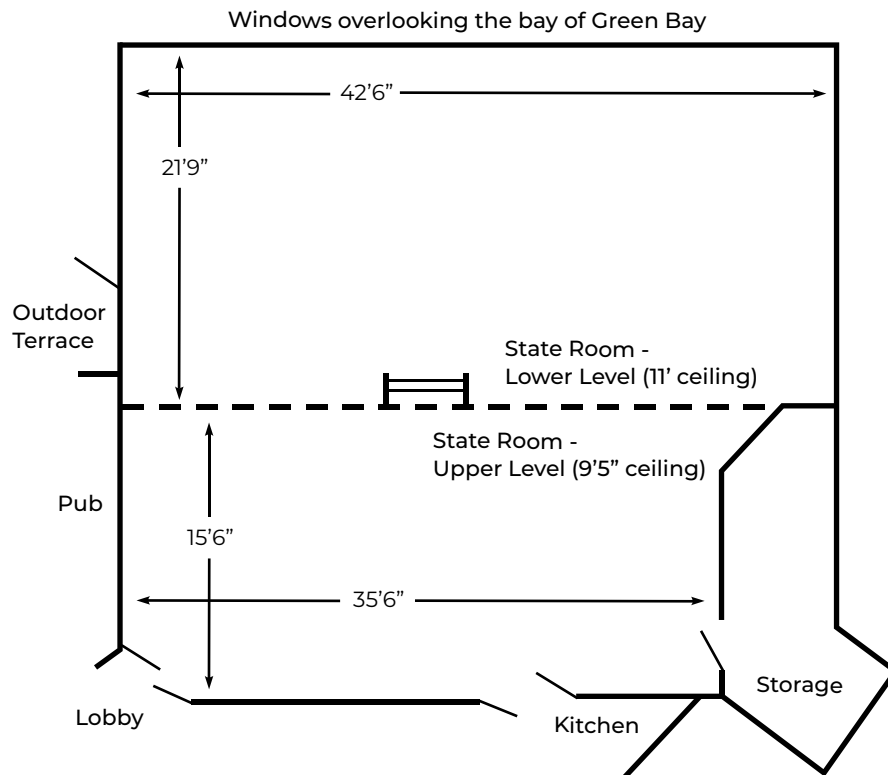

State Room Carrington

1,463 sq. ft., 9'5" - 11' ceiling
Waterview

Capacity

- Open "U" = 20
- Theater = 120
- Rounds = 56
- Hollow Square = 20
- Classroom = 48