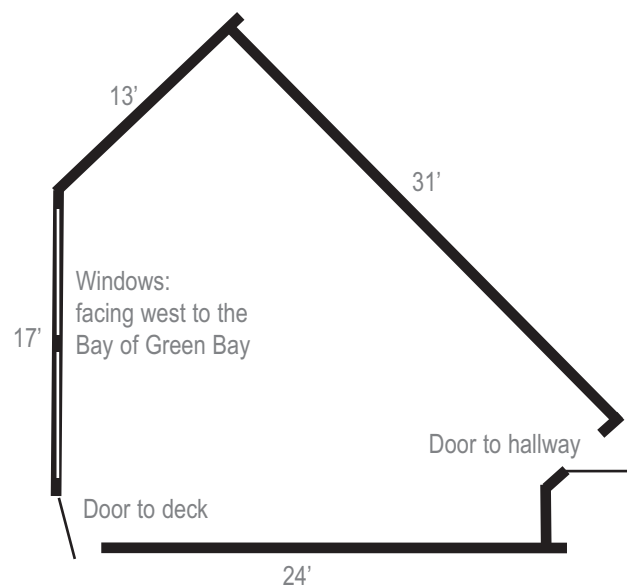

Admiral Meeting Room

Located on the lower level of the Navigator Building. The Admiral meeting room is often used for break-out sessions or a hospitality room. It has a beautiful view and easy access to the deck. Maximum seating capacity is 32 people.

- Square footage: 639
- Ceiling Height: 9'6"
- Seating Style and Capacities ...
 - Open U-Style: 15
 - Theatre: 26
 - Round: 32
 - Square: 18
 - Classroom: 18

Admiral Meeting Room

Located on the lower level of the Navigator building, the Admiral meeting room has a beautiful view, and easy access to the stairs, elevator and public restrooms. It is conveniently located near the Regatta meeting room. Combining the two spaces works well for breakout sessions and lunch breaks. Maximum seating capacity is 32 people.